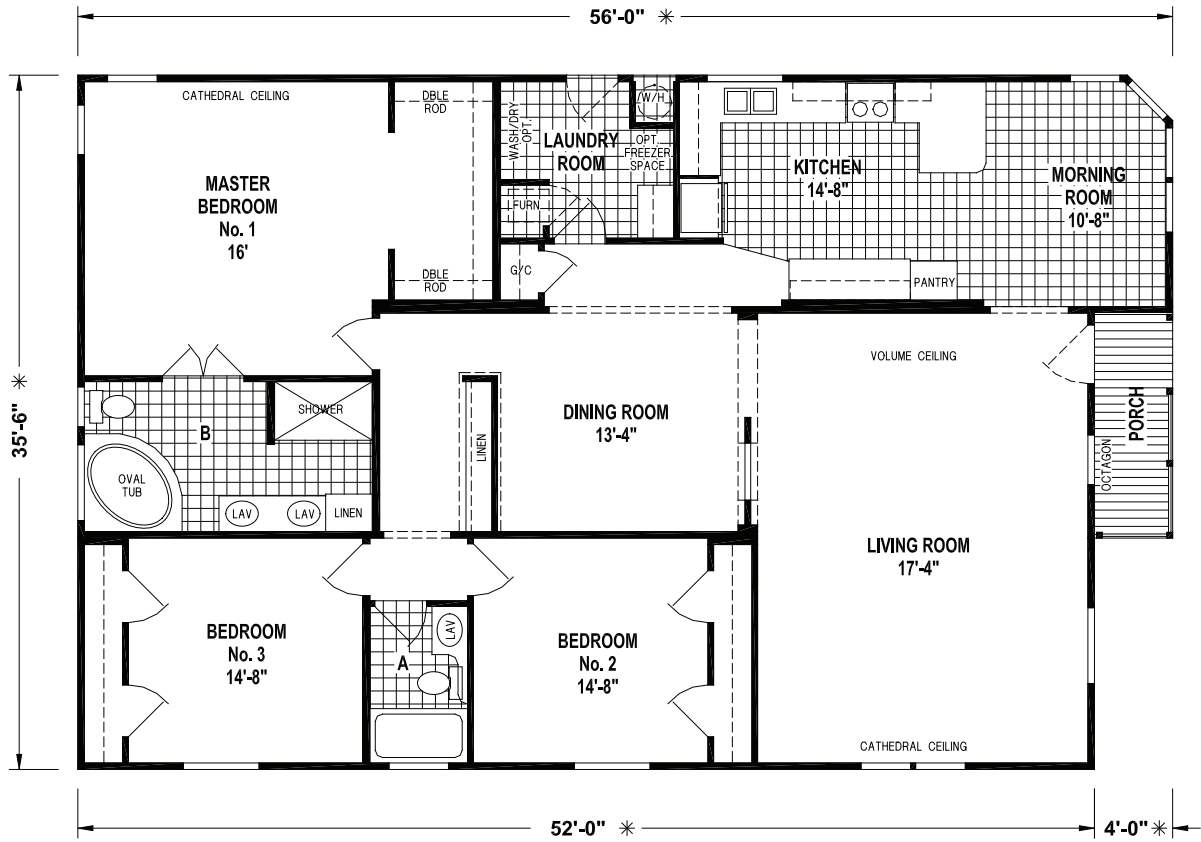

# Custom Villa

## Triple Wide Series

3845CTB/56-5236 (1,937 SQ. FT.) 3BEDROOM - 2BATHS - CATHEDRAL THRU-OUT

OPTION CORNER SHOWER BATH

OPTION DEN

OPTION MASTER BATH

Please Contact us at

E-mail : [info@idealmfghomes.com](mailto:info@idealmfghomes.com)