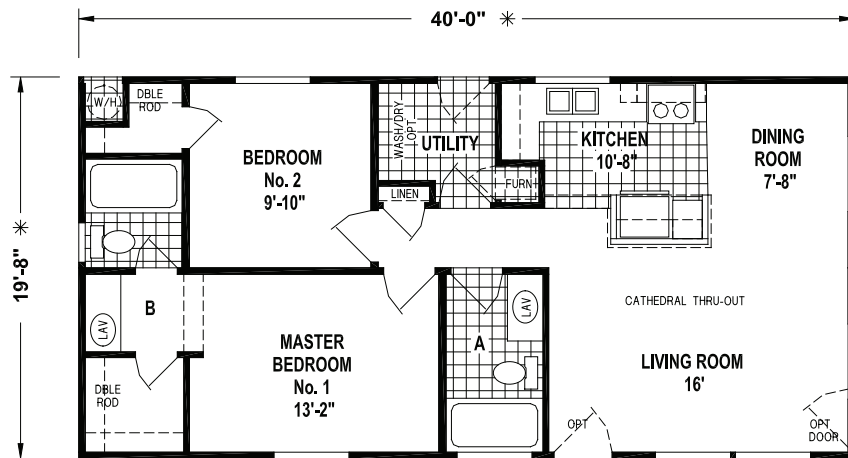

Pine Ridge®

20

Series

4610CTC/4020 (786 SQ. FT.) 2BEDROOM - 2BATHS - CATHEDRAL THRU-OUT

Please Contact us at:

E-mail : info@idealmfghomes.com

(619) 442-1611 or toll free (888) 442-1611 • Fax: (619) 442-5664