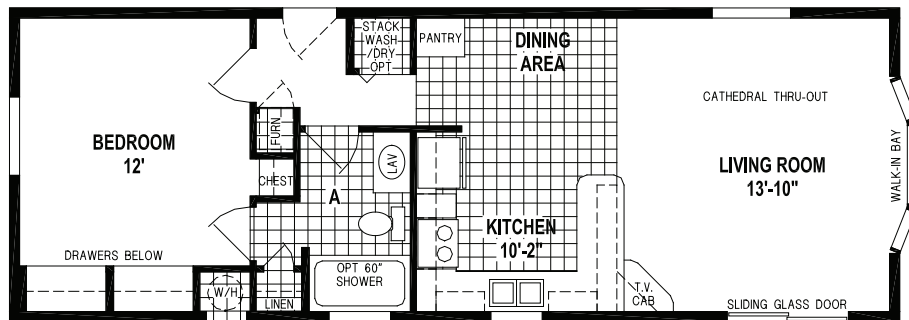

Pine Ridge

16 SERIES

1100CTD/4416 (687 SQ. FT.) 1BEDROOM - CATHEDRAL THRU-OUT

Please Contact us at:

E-mail : info@idealmfghomes.com

(619) 442-1611 or toll free (888) 442-1611 • Fax: (619) 442-5664

1500 E. Main St. El Cajon, CA 92021