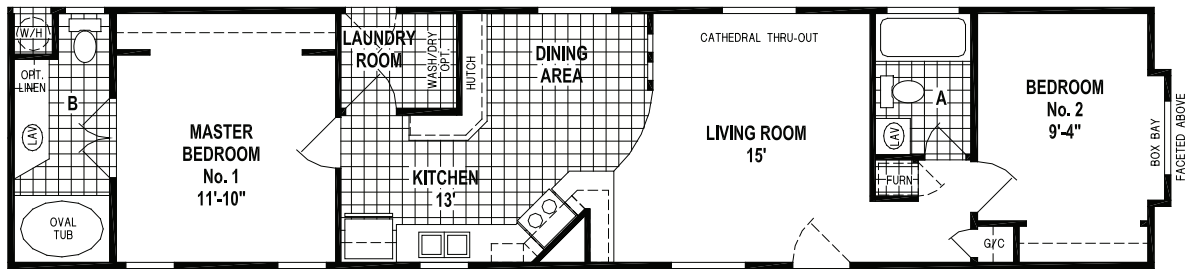

Pine Ridge

14 SERIES

4540CT/6014 (820 SQ. FT.) 2BEDROOM • 2BATHS • CATHEDRAL THRU-OUT

Please Contact us at:

E-mail : info@idealmfghomes.com

(619) 442-1611 or toll free (888) 442-1611 • Fax: (619) 442-5664

1500 E. Main St. El Cajon, CA 92021